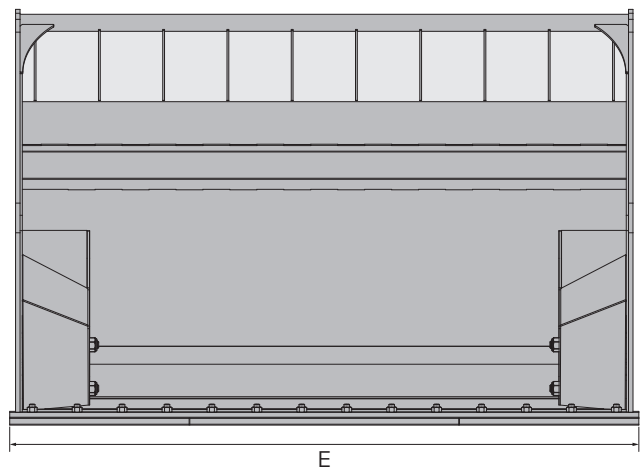

DATA SHEET

Easily Transport and Tip High Volumes

Transport and tip high volumes of light material easily with the HD series.

Ideal for sawdust, woodchip, bark and green waste. You will never need a loading ramp again. The Hi-Tip of the Powerhand HD allows tipping of the load WITHOUT the use of a loading ramp. Increase your productivity and decrease your downtime with the use of the Powerhand Hi-Tip bucket that is built to thrive in the harsh environment of a sawmill or recycling yard.

Capacity ranges from 4.0m³ to 11.0m³.

		HD 40	HD 60	HD 70	HD 90	HD 110
Capacity SAE Heaped (m ³)		4.0	6.0	7.0	9.0	11.0
Weight (kg)		2147	2685	2888	3126	3459
Overall Length (mm)	A	1944	2180	2280	2420	2420
Bucket Length (mm)	B	1565	1775	1860	1990	1990
Height (mm)	C	1620	1825	2100	2300	2300
Centre of Gravity (mm)	D1	395	440	490	523	527
	D2	833	949	979	1022	996
Width (mm)	E	2700	2800	3000	3000	3400