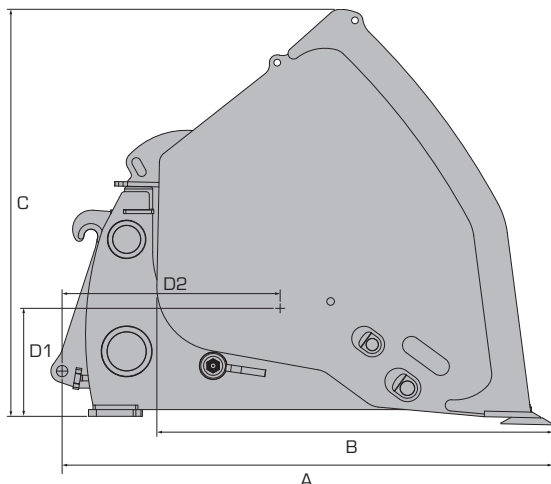

DATA SHEET

Easily Transport and Tip High Volumes

Transport and tip high volumes of light material easily with the HD series.

Ideal for sawdust, woodchip, bark and green waste. You will never need a loading ramp again. The Hi-Tip of the Powerhand HD allows tipping of the load WITHOUT the use of a loading ramp. Increase your productivity and decrease your downtime with the use of the Powerhand Hi-Tip bucket that is built to thrive in the harsh environment of a sawmill or recycling yard.

Capacity ranges from 4.0m³ to 11.0m³.

		HD 40	HD 60	HD 70	HD 90	HD 110
Capacity SAE Heaped (m ³)		4.0	6.0	7.0	9.0	11.0
Weight (kg)		2147	2685	2888	3126	3459
Overall Length (mm)	A	1944	2180	2280	2420	2420
Bucket Length (mm)	B	1565	1775	1860	1990	1990
Height (mm)	C	1620	1825	2100	2300	2300
Centre of Gravity (mm)	D1	395	440	490	523	527
	D2	833	949	979	1022	996
Width (mm)	E	2700	2800	3000	3000	3400